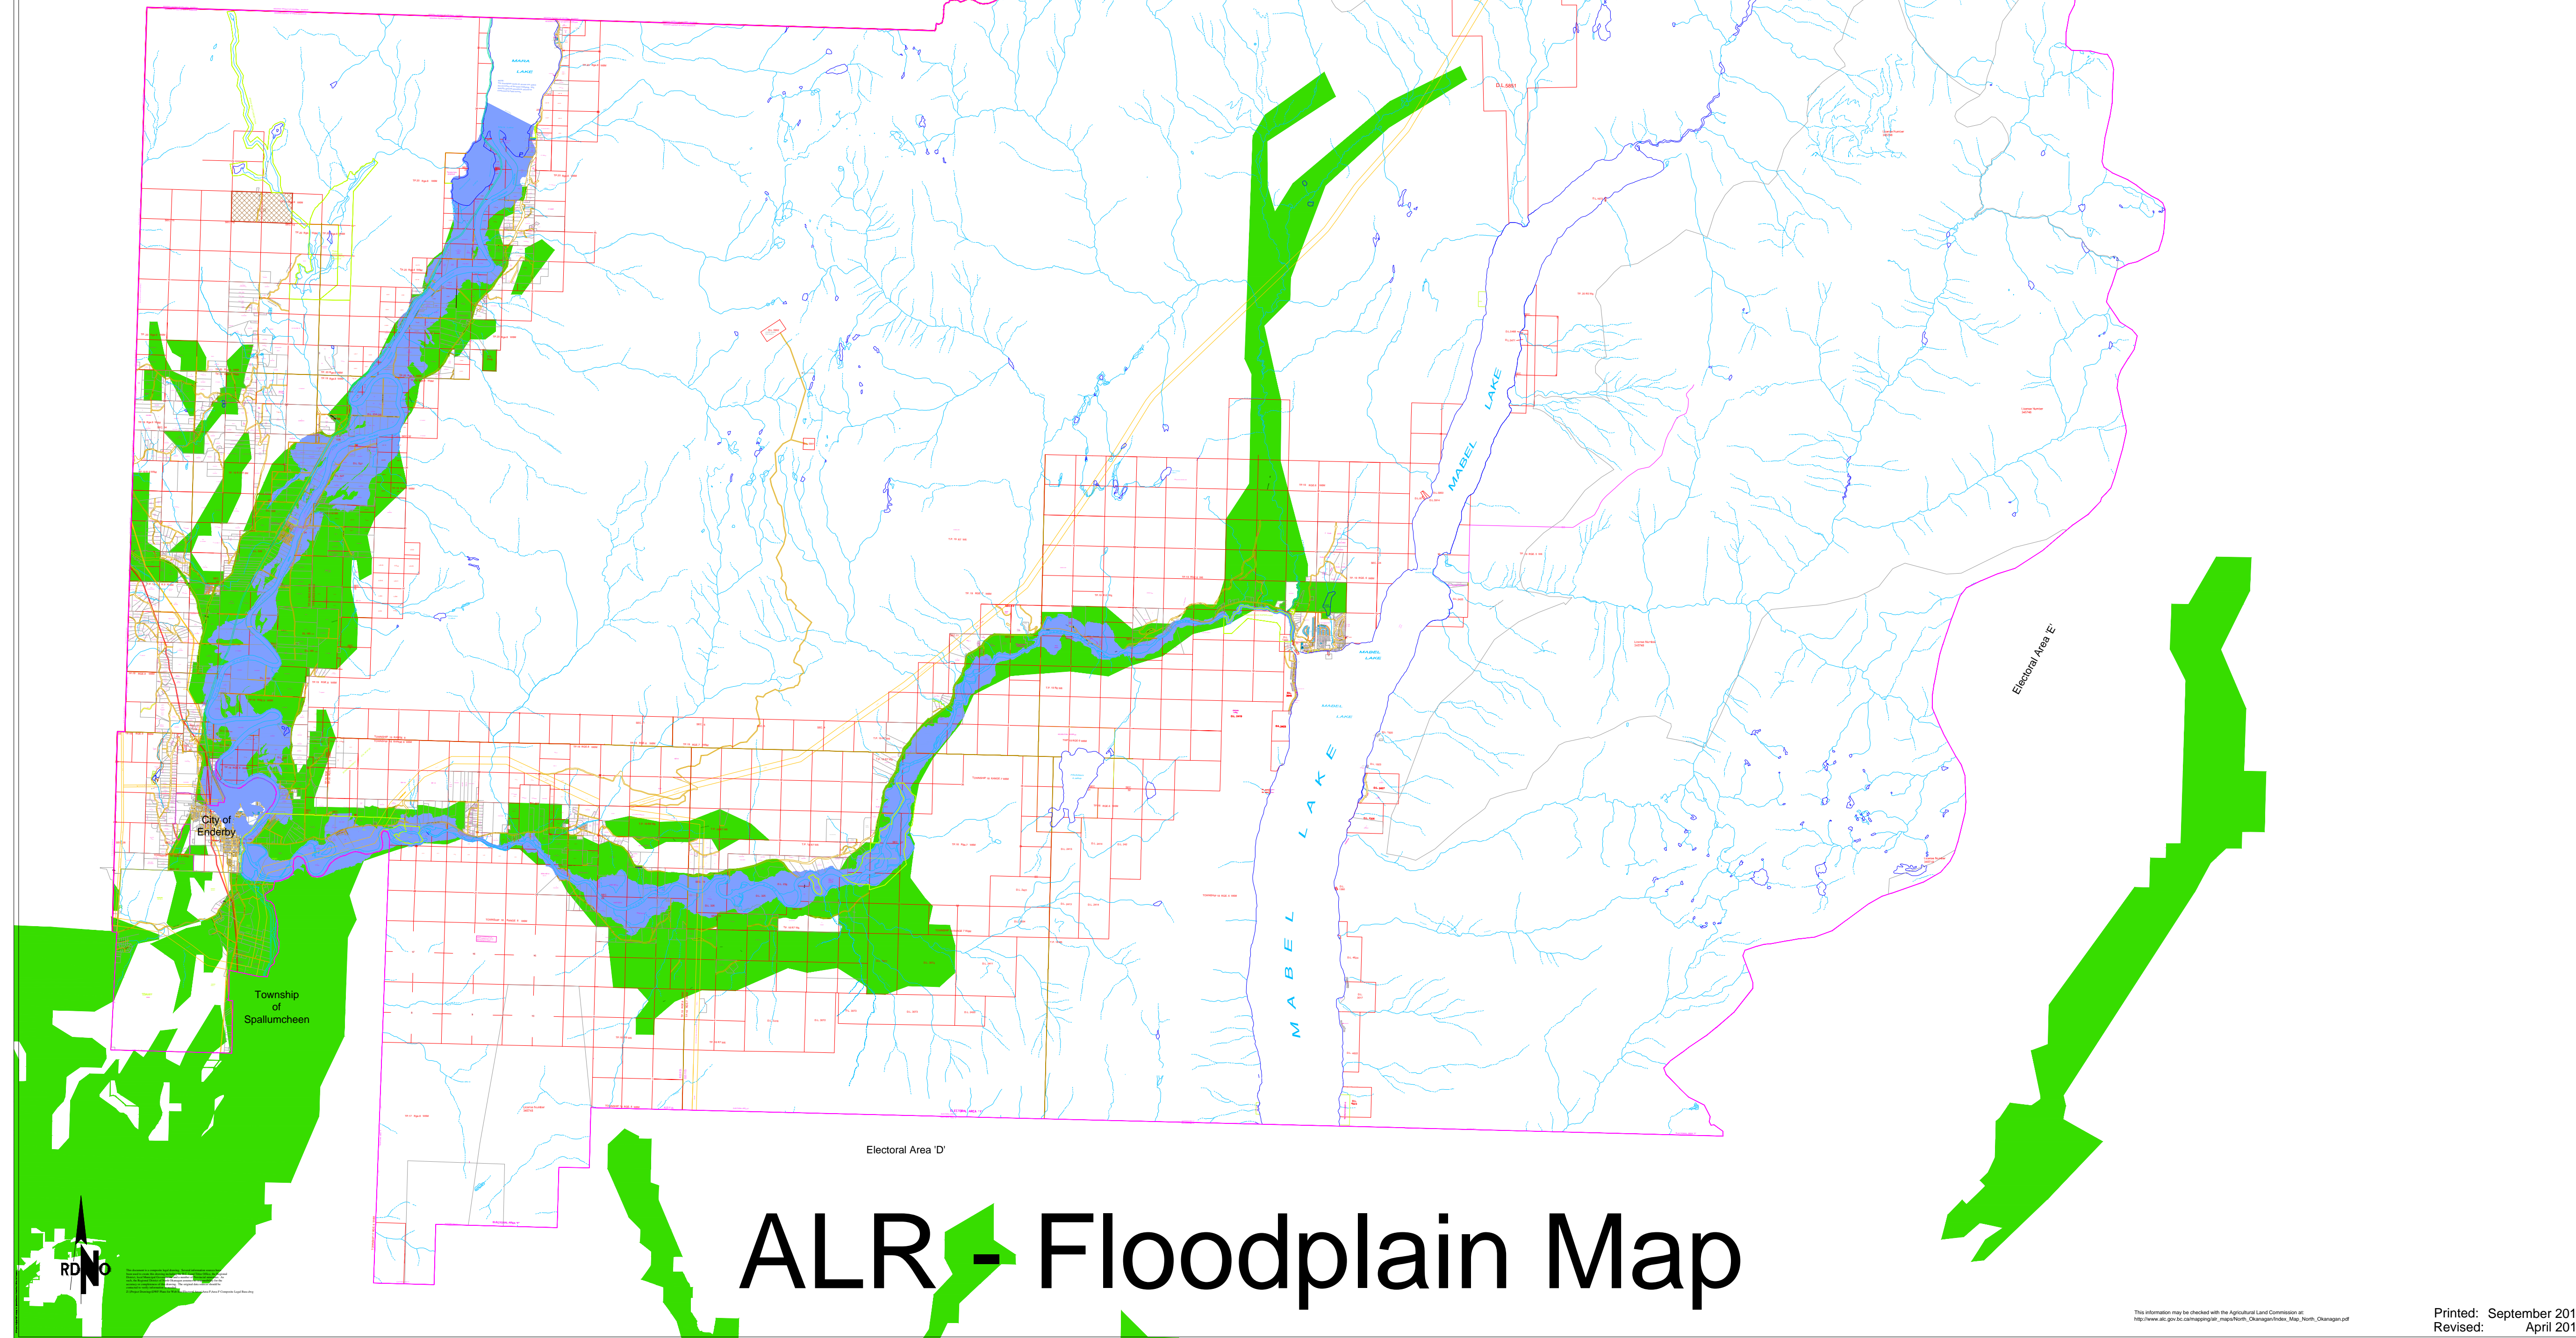

# Regional District of North Okanagan Electoral Area 'F'

LEGEND:

- ALR - Agricultural Land Reserve
- Floodplain

Columbia-Sushwap  
Regional District

## ALR - Floodplain Map